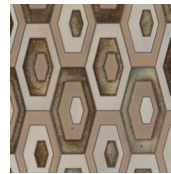

Stardust Zenith

DATE REVISED: AUGUST 2024

WALKER ZANGER

MATERIAL	Glazed basaltic lava rock
FINISH*	Crackle/Gloss/Metallic
THICKNESS	3/8"
SHEET SIZE	11-5/8" x 6-1/4"
COVERAGE SQFT/PIECE	0.5030 SqFt
MOUNTING	Mesh

AVAILABLE COLORS

Solar
Gloss/Metallic Finish

Twilight
Crackle/Gloss Finish

RECOMMENDED USAGES

Commercial
Interior Wall

Residential
Interior Wall

Residential
Interior Floor

Shower Wall