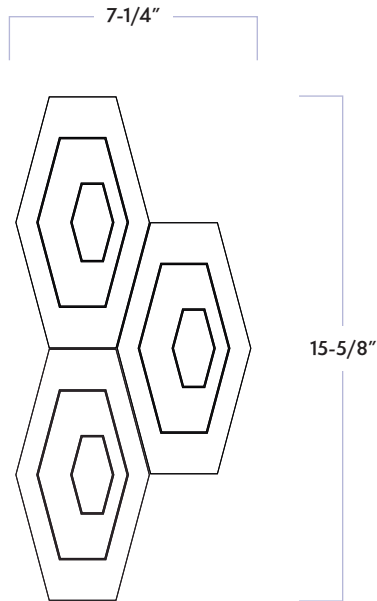

Stardust Zenith

DATE REVISED: AUGUST 2024

WALKER ZANGER

MATERIAL	Glazed basaltic lava rock
FINISH*	Crackle/Gloss/Metallic
THICKNESS	3/8"
SHEET SIZE	11-5/8" x 6-1/4"
COVERAGE SQFT/PIECE	0.5030 SqFt
MOUNTING	Mesh